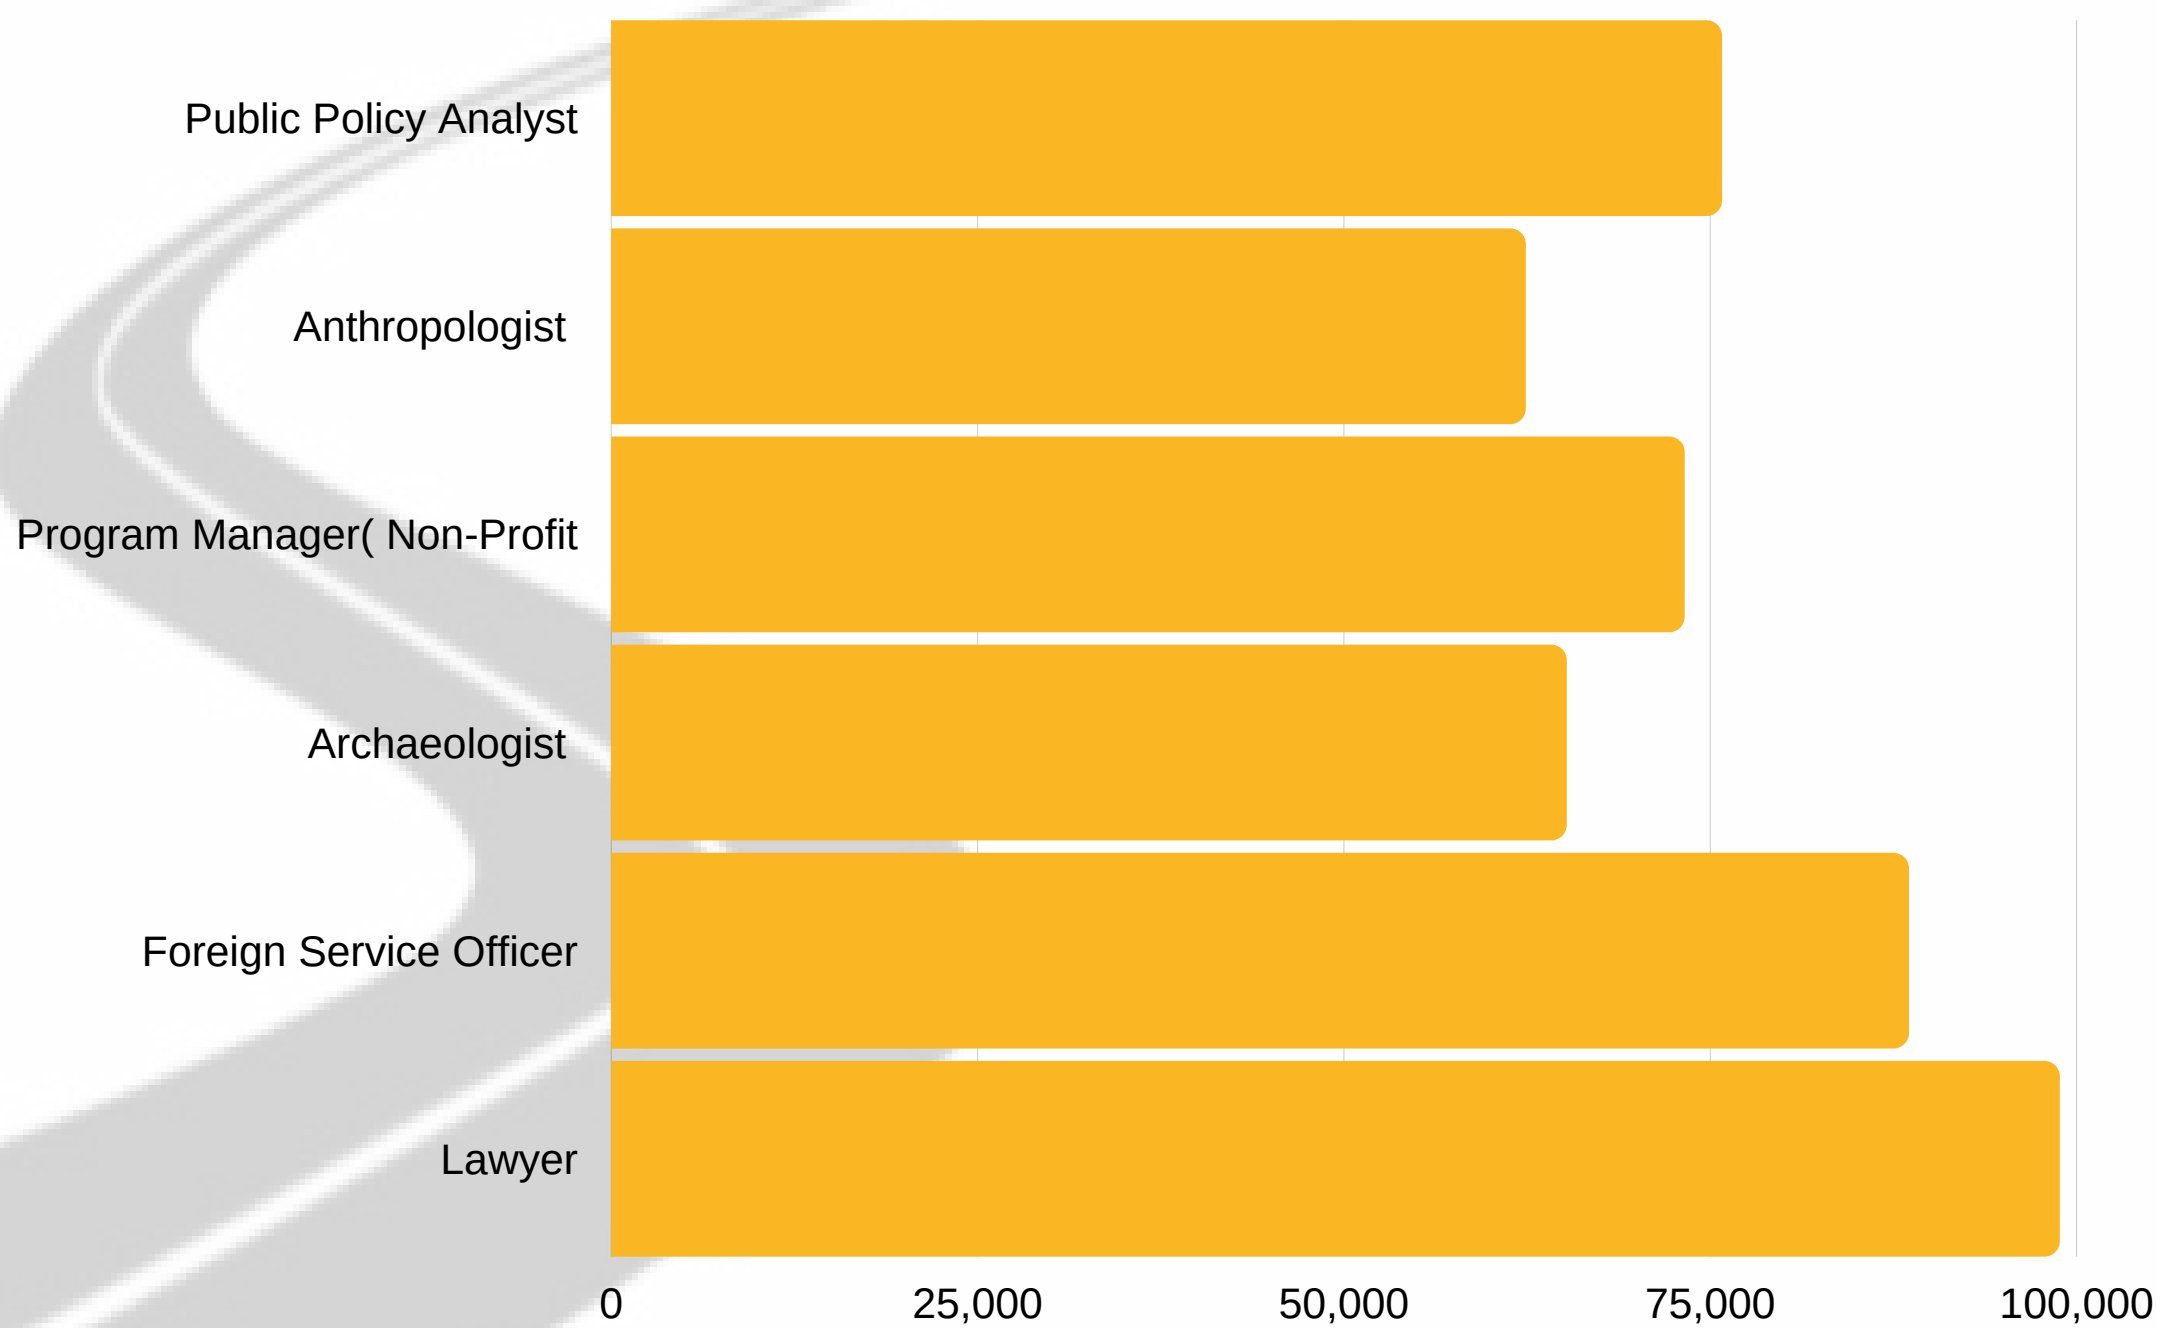

EARNINGS*

*Earnings can vary by occupation and experience. The following are median wages as of 2018 in California based on CaliforniaCareerZone.org

RELATED OCCUPATIONS

- Foreign service officer
- Non-profit administrator
- Community organizer
- Interpreter/Translator
- Archaeologist paleontologist
- Pathologist
- Forensic anthropologist
- Lawyer
- Anthropologist
- Social scientist
- Sociologist

POTENTIAL EMPLOYERS

- Federal, state, & local government agencies
- Advocacy groups
- Colleges and universities
- Private foundations
- Non-profit organizations

FOR MORE INFORMATION

- www.lavc.edu/transfer
- <https://www.lavc.edu/anthro/index.aspx>
- <http://www.lavc.edu/transfer/majors/default.html>
- www.assist.org
- www.eureka.org
- www.cacareerzone.org
- www.onetonline.org
- <http://degrees.calstate.edu/>
- <https://admission.universityofcalifornia.edu/counselors/files/undergraduate_majors_list.pdf>

This general information is provided by the LAVC Career/Transfer Center. For specific information about majors and careers please make an appointment to see a counselor either online, in person at the Counseling Department (Student Services Annex) or by phone at (818) 947-2474.