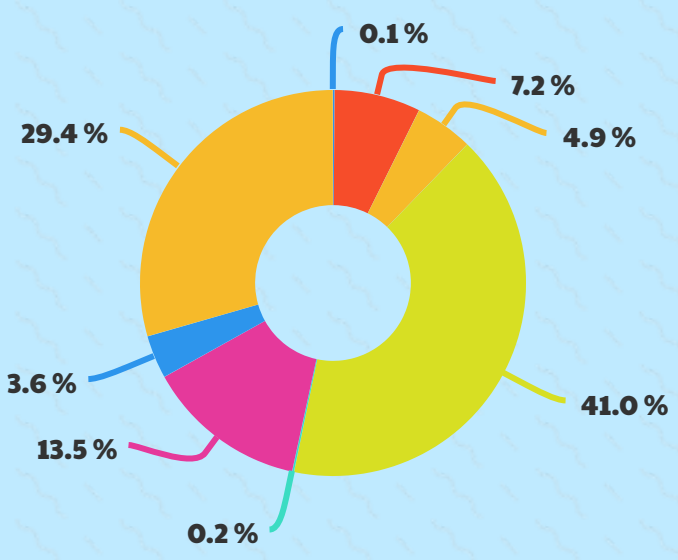

## Fall 2018 Demographics

**IN FALL 2018 6,800 STUDENTS ENROLLED IN PART-TIME (LESS THAN 6 UNITS)**

**36% ARE 25-39 YEARS OLD**

**On Average**

**60% IDENTIFY AS FEMALE**

- American Indian or Alaskan Native
- Asian
- Black or African American
- Hispanic, Latino
- Native Hawaiian or Pacific Islander
- Two or More Races
- Unreported or Unknown
- White