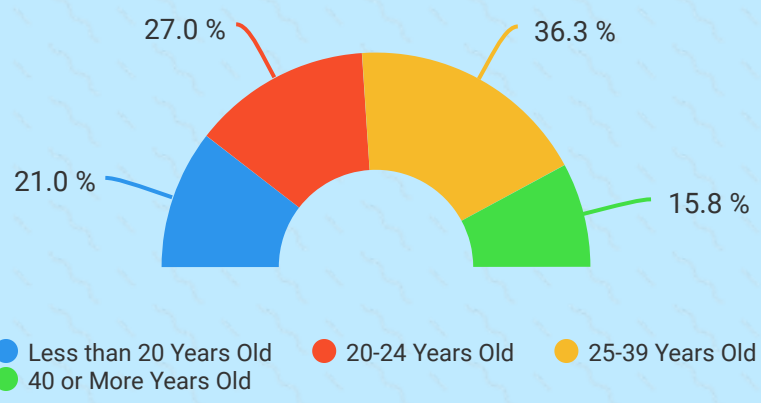

## Fall 2018 Demographics

**IN FALL 2018 6,800 STUDENTS ENROLLED IN PART-TIME (LESS THAN 6 UNITS)**

**36% ARE 25-39 YEARS OLD**

**On Average**

**60% IDENTIFY AS FEMALE**

- American Indian or Alaskan Native
- Asian
- Black or African American
- Hispanic, Latino
- Native Hawaiian or Pacific Islander
- Two or More Races
- Unreported or Unknown
- White