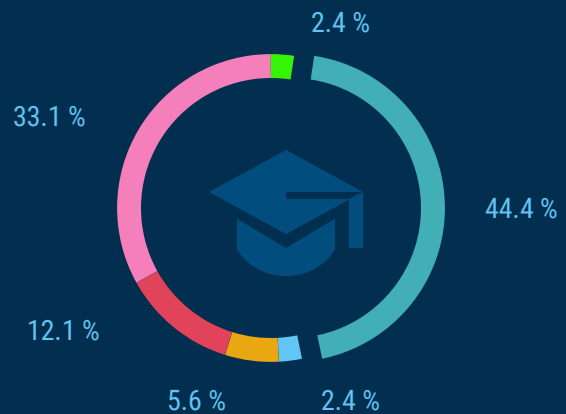

Los Angeles Valley College

International Students

Fall 2018
Demographic

124 students enrolled in courses

● 20 - 24 years old ● 25-39 years old
● 40 or more years old ● Less than 20 years old

63% are 20-24 years old

Identify as Male

44% Identify as Asian

✦ African American or Black
✦ Asian
✦ Hispanic, Latino
✦ Two or More Races
✦ Unreported or Unknown
✦ White

92% Success Rate

Students who earned an A, B, C, or P in their courses