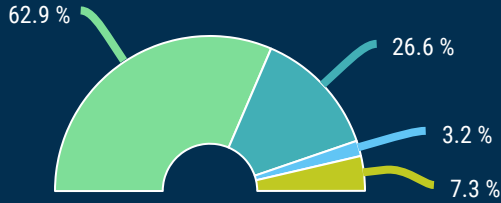

Los Angeles Valley College

International Students

Fall 2018
Demographic

124 students enrolled in courses

● 20 - 24 years old ● 25-39 years old
● 40 or more years old ● Less than 20 years old

63% are 20-24 years old

Identify as Male

44% Identify as Asian

✦ African American or Black
✦ Asian
✦ Hispanic, Latino
✦ Two or More Races
✦ Unreported or Unknown
✦ White

92% Success Rate

Students who earned an A, B, C, or P in their courses