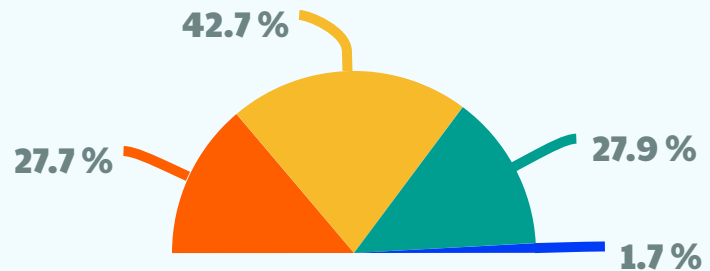

# Valley College

LOS ANGELES

Fall 2018 AB 540 Demographics

**474** Students enrolled in courses in Fall 2018

473 were Credit Enrollment  
1 was NonCredit Enrollment

**Retention rate : 83.7%**

Students stayed in class beyond census date and earned a grade

**Success rate: 61.6%**

Students earned an A, B, C or P in their courses

**43%**

Are 25-39 years old

● Younger than 20 ● 20 to 24 ● 25 to 39 ● 40 & above

**60%** Are **WOMEN**

● Female ● Male

**77%**