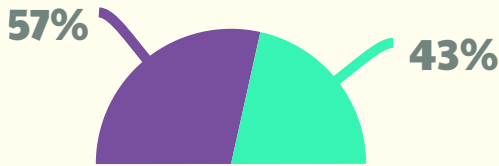

## Fall 2018 Continuing Students

11,306  
64%

**STUDENTS WERE CONTINUING STUDENTS\* IN FALL 2018**

**OF STUDENTS IN FALL 2018**

57%

Identify as **WOMEN**

● Female ● Male

42%

Are **20-24 years old**

● Younger than 20 ● 20 to 24 ● 25 to 39 ● 40 & above

**Average Units Taken:**

**Average Cumulative Units Taken:**

**Success Rate**

71%

**Retention Rate**

86%