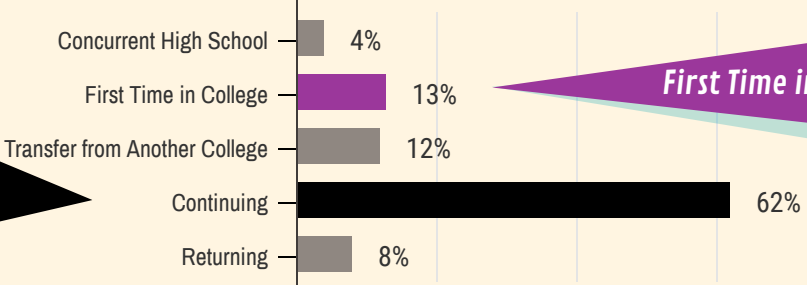

VALLEY COLLEGE

814

Black / African American students enrolled in classes for credit in **Fall 2019**

62%
were **CONTINUING** students

First Time in College : 13%

80%
attended **PART-TIME**

20% attended Full-Time

53%
were **FEMALE**

39%
were between **25 & 39** years old

18% were under 20

63%
utilized **Financial Aid Grants**