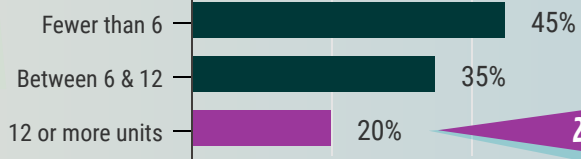

VALLEY COLLEGE

814

Black / African American students enrolled in classes for credit in **Fall 2019**

62%
were **CONTINUING** students

First Time in College : 13%

80%
attended **PART-TIME**

20% attended Full-Time

53%
were **FEMALE**

39%
were between **25 & 39** years old

18% were under 20

63%
utilized **Financial Aid Grants**