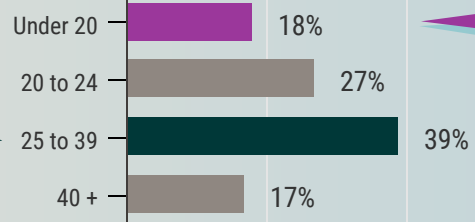

VALLEY COLLEGE

814

Black / African American students enrolled in classes for credit in **Fall 2019**

62%
were **CONTINUING** students

First Time in College : 13%

80%
attended **PART-TIME**

20% attended Full-Time

53%
were **FEMALE**

39%
were between **25 & 39** years old

18% were under 20

63%
utilized **Financial Aid Grants**