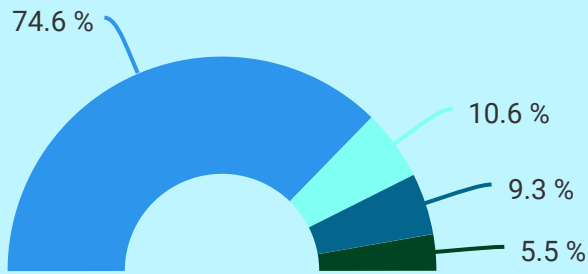

# Valley College

In Fall 2019 **2,501** First-time Students in College

## 75% less than 20 years old

● Less than 20 Years Old   
 ● 20-24 Years Old   
 ● 25-39 Years Old   
 ● 40 or More Years Old

**Success Rate**

**Retention Rate**