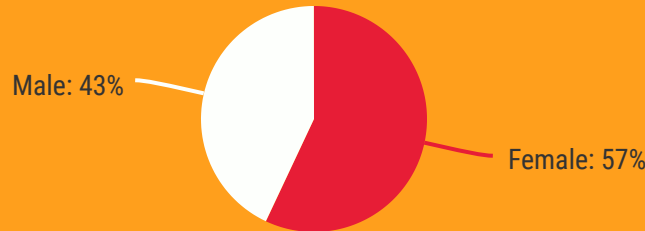

Los Angeles

VALLEY COLLEGE

1,041

Asian / Pacific Islander students
enrolled in classes for credit in **Fall 2019**

78%
Success

89%
Retention

80%
attended PART-TIME

21% attended Full-Time

57%
were FEMALE

51%
were under 25

36% were 25 to 39 years old

48%
utilized
Financial Aid
Grants

52% had no Financial Aid

LOS ANGELES VALLEY COLLEGE
**INSTITUTIONAL
EFFECTIVENESS**