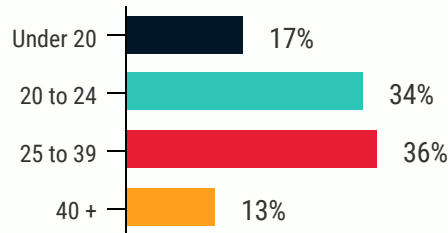

Los Angeles

VALLEY COLLEGE

1,041

Asian / Pacific Islander students
enrolled in classes for credit in **Fall 2019**

78%
Success

89%
Retention

80%
attended PART-TIME

21% attended Full-Time

57%
were FEMALE

51%
were under 25

36% were 25 to 39 years old

48%
utilized
Financial Aid
Grants

52% had no Financial Aid

LOS ANGELES VALLEY COLLEGE
**INSTITUTIONAL
EFFECTIVENESS**