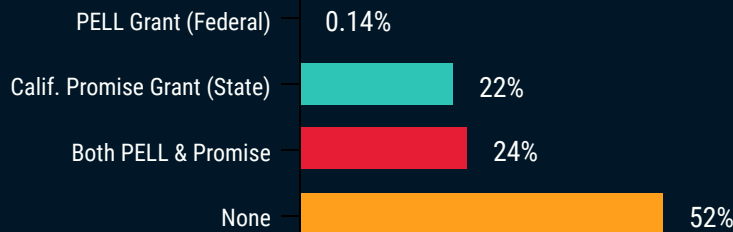

57%
were FEMALE

51%
were under 25

36% were 25 to 39 years old

48%
utilized
Financial Aid
Grants

52% had no Financial Aid

LOS ANGELES VALLEY COLLEGE
**INSTITUTIONAL
EFFECTIVENESS**