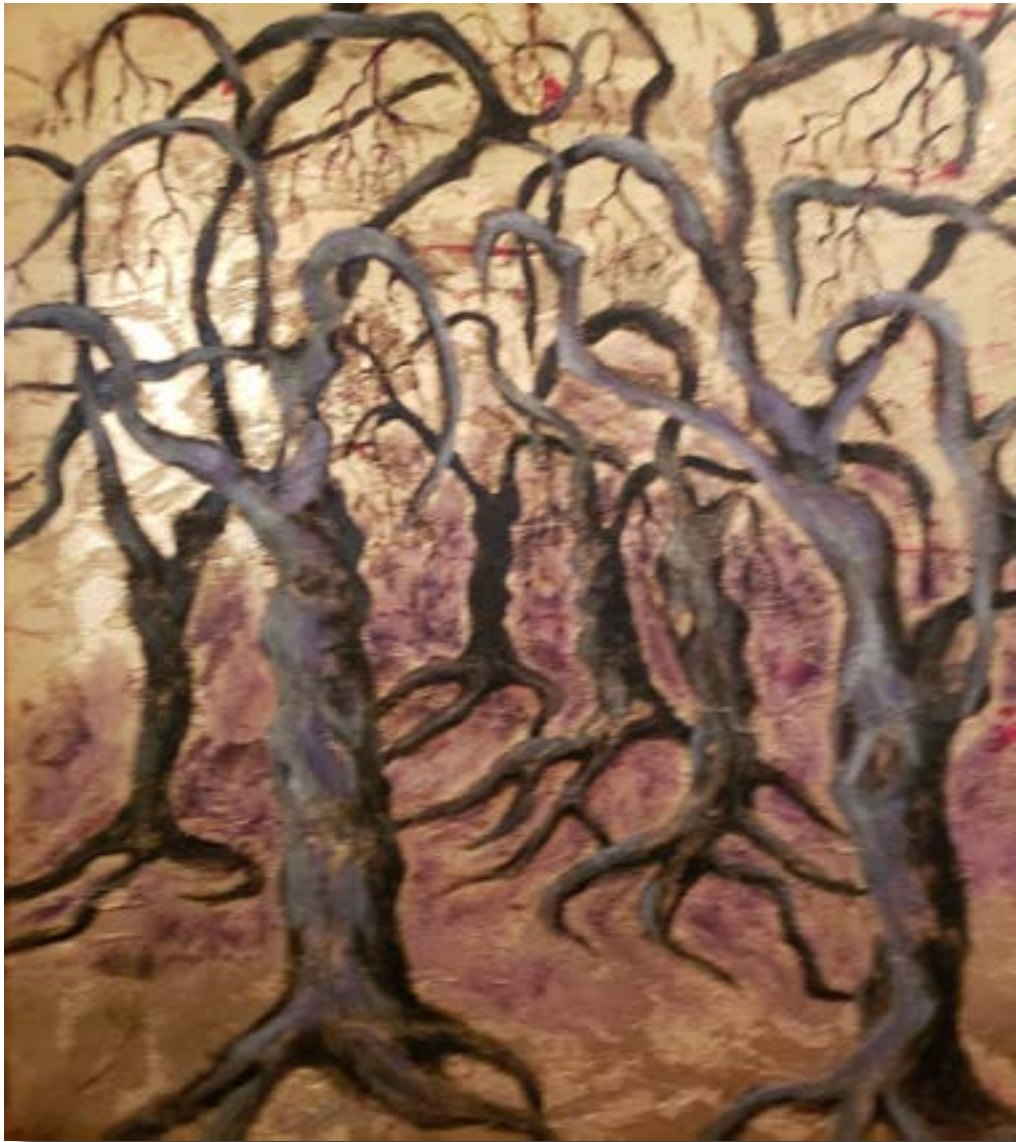

GABRILLA LEONE
KEY HOLE
COLLAGE/ACRYLIC
24" X 24"
FALL 2020
PROFESSOR CAROL BISHOP
ACRYLIC PAINTING III