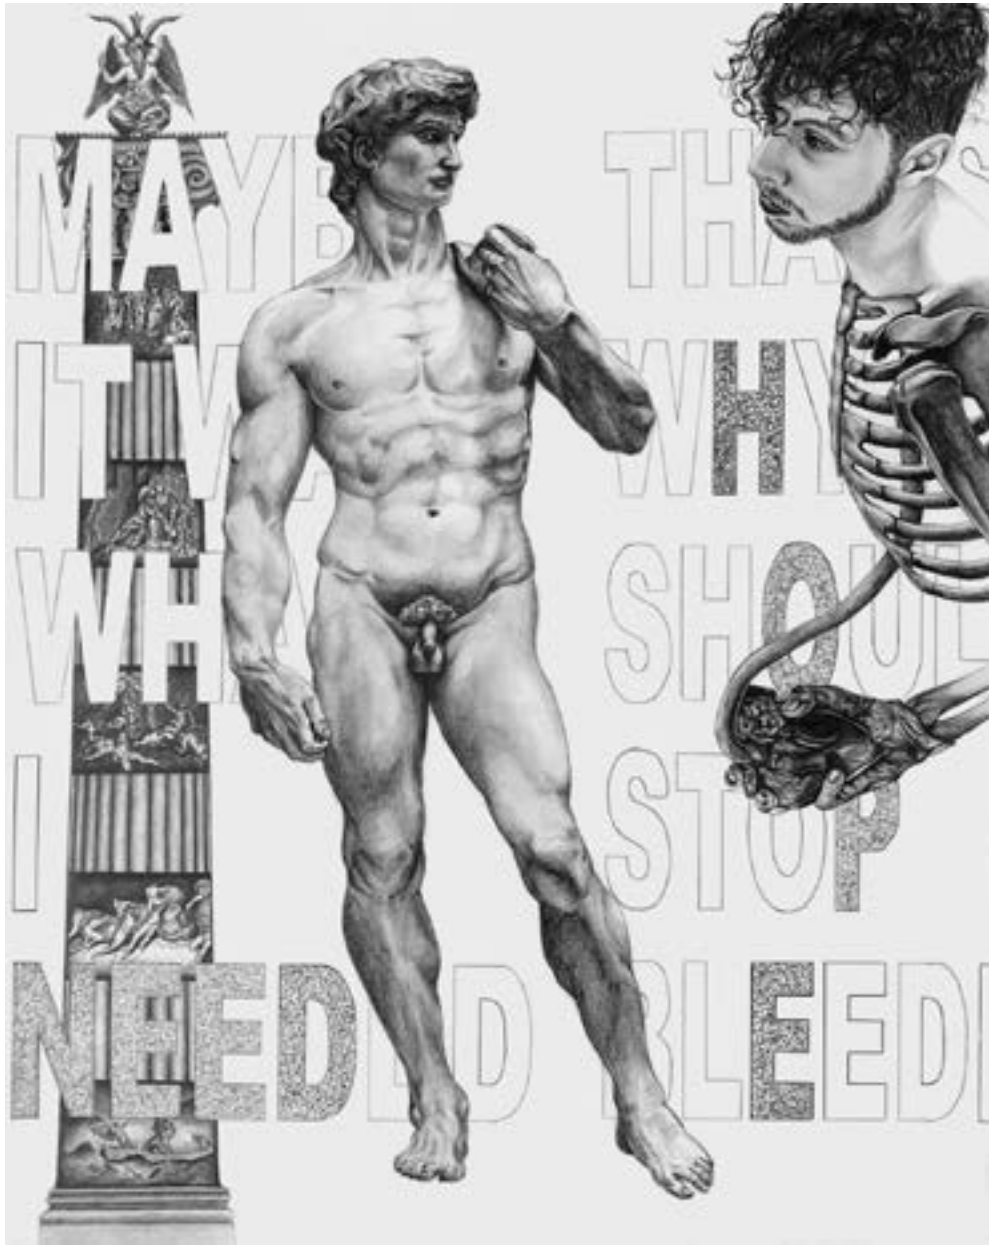

ASH MARKOSYAN
00'S AVRIL LAVIGNE
CHARCOAL
14" X 17"
FALL 2020
PROFESSOR CAROL BISHOP
DRAWING II